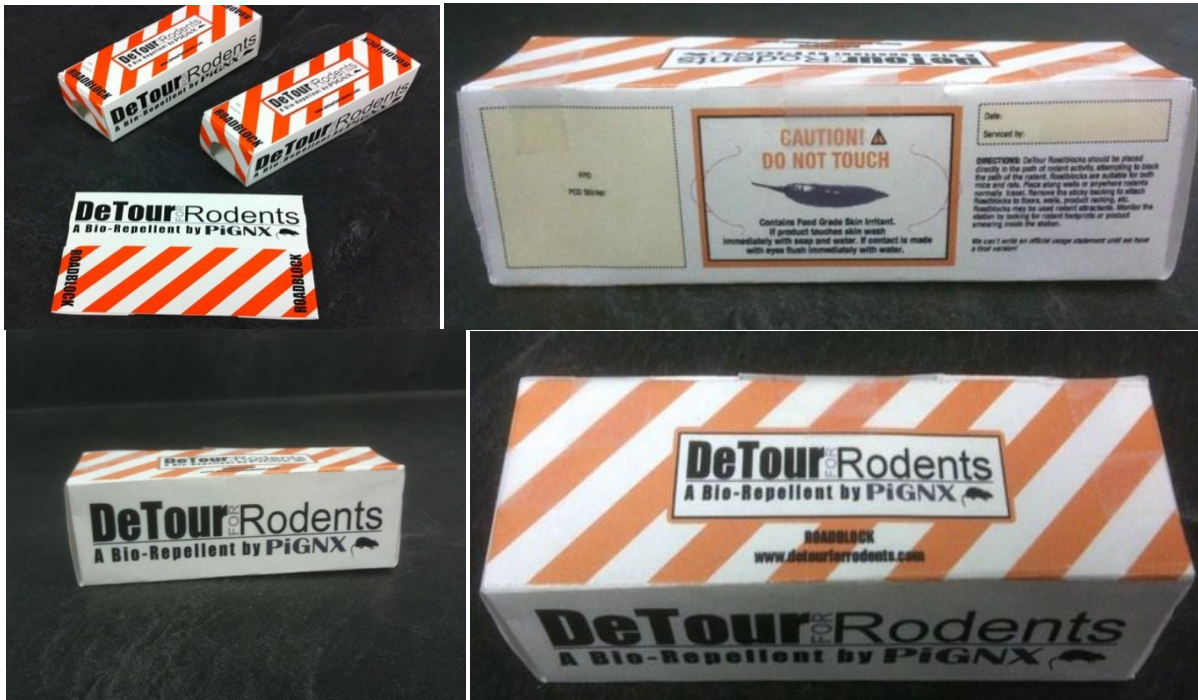

DeTour^{FOR}Rodents

A Bio-Repellent by PiGNX 

Introducing the DeTour Roadblock

Each Roadblock comes folded flat and easily “pops” open into a box in seconds

Roadblocks are pre-loaded with DeTour Rodent Bio-Repellent

Each Roadblock has two sticky tabs on the bottom to secure to floors, walls or rack legs

Roadblocks have a spot for company branding or ID and with a location for dating

Roadblocks have the PiGNX “warning” applied

Roadblocks are designed to be used in addition to the other DeTour products and in conjunction with the current rodent management program. Roadblock stations are designed to be used in areas where it is important to keep the DeTour covered.